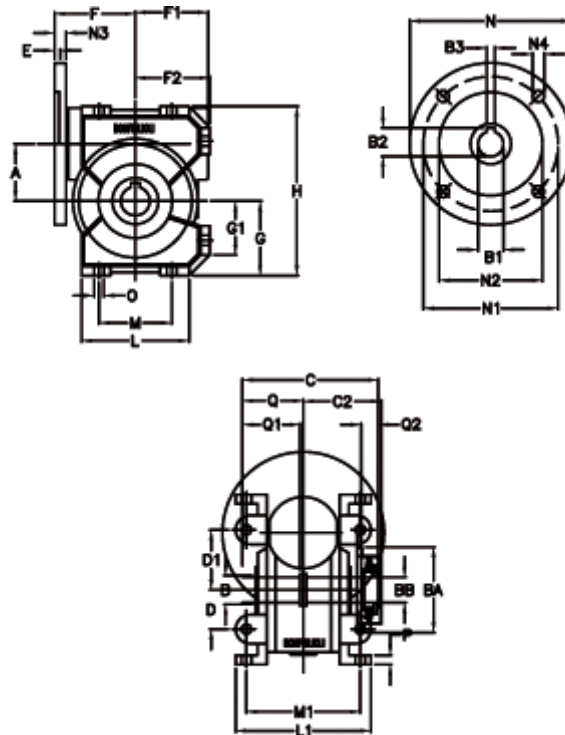

# Data Sheet

Article number: 390204902802216  
 Description: Worm Gear with Torque Limiter  
 VF 49-L1-U-28 P63B5

## Measures

a = 49.5	C2 = 63.5	g = 64.5	N = 140	Q1 = 41
B = 25	D = 34	G1 = 46.5	N1 = 115	Q2 = 15
B1 E7 = 11	D1 = 52	H = 146.5	N2 = 95	
B2 = 12.8	Description = VF 49U-xx-63B5	H1 = 110.5	N3 = 10.5	
B3 H9 = 4	E = 3.0	L = 93	N4 = 9.5	
BA = 63	F = 70	L1 = 117	O = 8.5	
BB H7 = 14	F1 = 63	m = 63	P = 8	
C = 105	F2 = 64.5	M1 = 98.5	Q = 51.0	